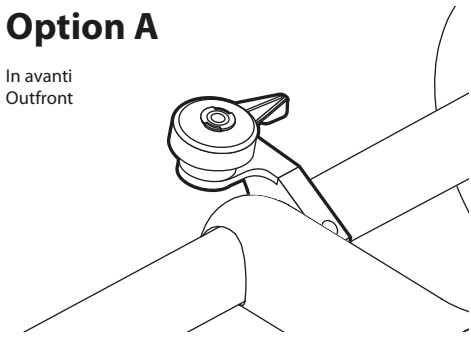

Option A

In avanti
Outfront